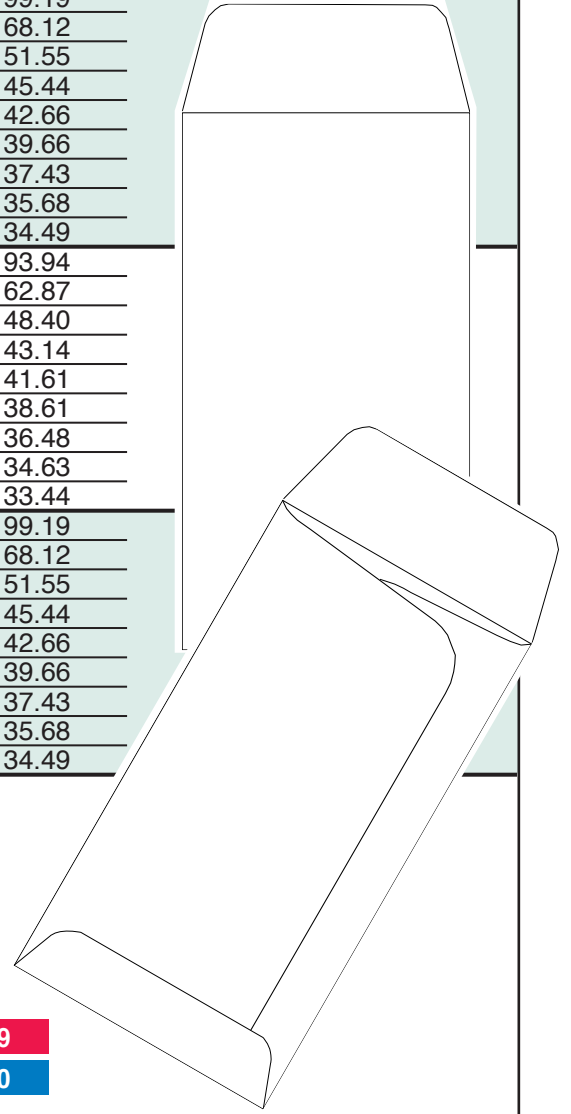

BOXED IN 500s
CARTON 2500

DRIVE-UP Envelopes

CALL FOR
HIGHER QUANTITIES

JOBS WITH BLEEDS: CALL FOR QUOTE, PRICES MAY VARY
ALL PRICING BELOW DOES NOT INCLUDE INK CHARGES

ALL PRICES PER THOUSAND	1-COLOR (1/0 or 1/1)	2-COLOR (2/0, 2/1, or 2/2)	
3-1/4 x 7 Stock: 24# White Wove Seal: Latex	1000	77.56	99.19
	2500	56.81	68.12
	5000	48.73	51.55
	10,000	42.87	45.44
	17,500	39.34	42.66
	25,000	38.69	39.66
	50,000	36.30	37.43
	75,000	34.51	35.68
	100,000	33.99	34.49
	3-3/4 x 7 Stock: 24# White Wove Seal: Latex ★ BEST VALUE	1000	72.31
2500		52.09	62.87
5000		45.58	48.40
10,000		40.77	43.14
17,500		38.29	41.61
25,000		37.64	38.61
50,000		35.25	36.48
75,000		33.45	34.63
100,000		32.94	33.44
3-3/4 x 7 Stock: 24# White Wove Seal: Un-Gummed		1000	77.56
	2500	56.81	68.12
	5000	48.73	51.55
	10,000	42.87	45.44
	17,500	39.34	42.66
	25,000	38.69	39.66
	50,000	36.30	37.43
	75,000	34.51	35.68
	100,000	33.99	34.49

FREE INKS:

- Black**
- Reflex Blue**
- PMS 185**

Standard Inks \$7.50 each:

(colors shown here are not an exact pms match; use only for reference)

- | | | | | |
|----------------|-----------------|---------------------|----------------|----------------|
| PMS 109 | Warm Red | PMS 165 | PMS 186 | PMS 199 |
| PMS 200 | PMS 201 | Process Blue | PMS 286 | PMS 300 |
| PMS 347 | PMS 348 | PMS 424 | PMS 469 | |